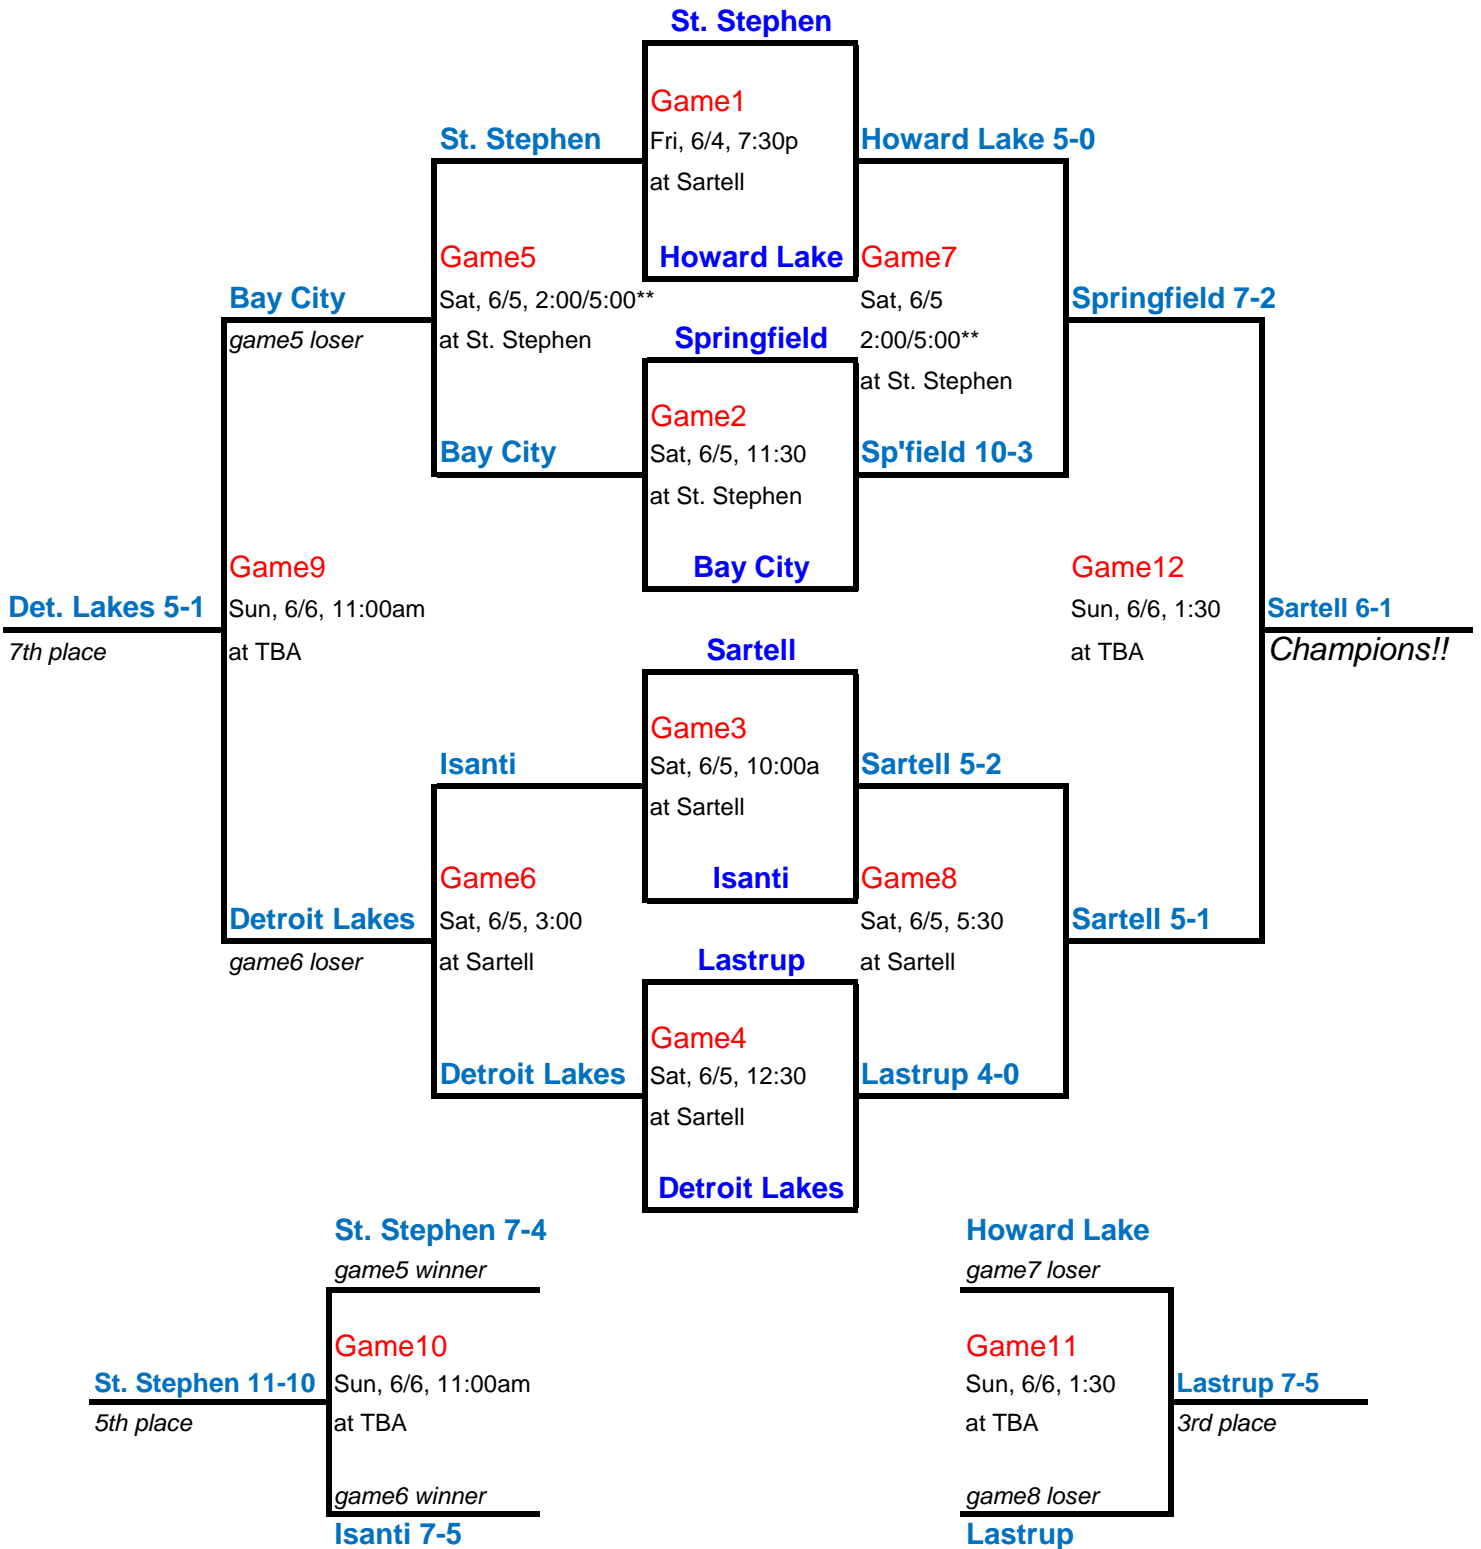

2010 Omann Insurance Invitational

June 4-6, 2010

hosted by the Sartell Muskies and the St. Stephen Steves

** St. Stephen will play Saturday at 2:00, in either game5 or game7. The other game will be at 5:00.

* Location of Sunday games will be assigned to insure the Muskies and Steves play on their home fields.