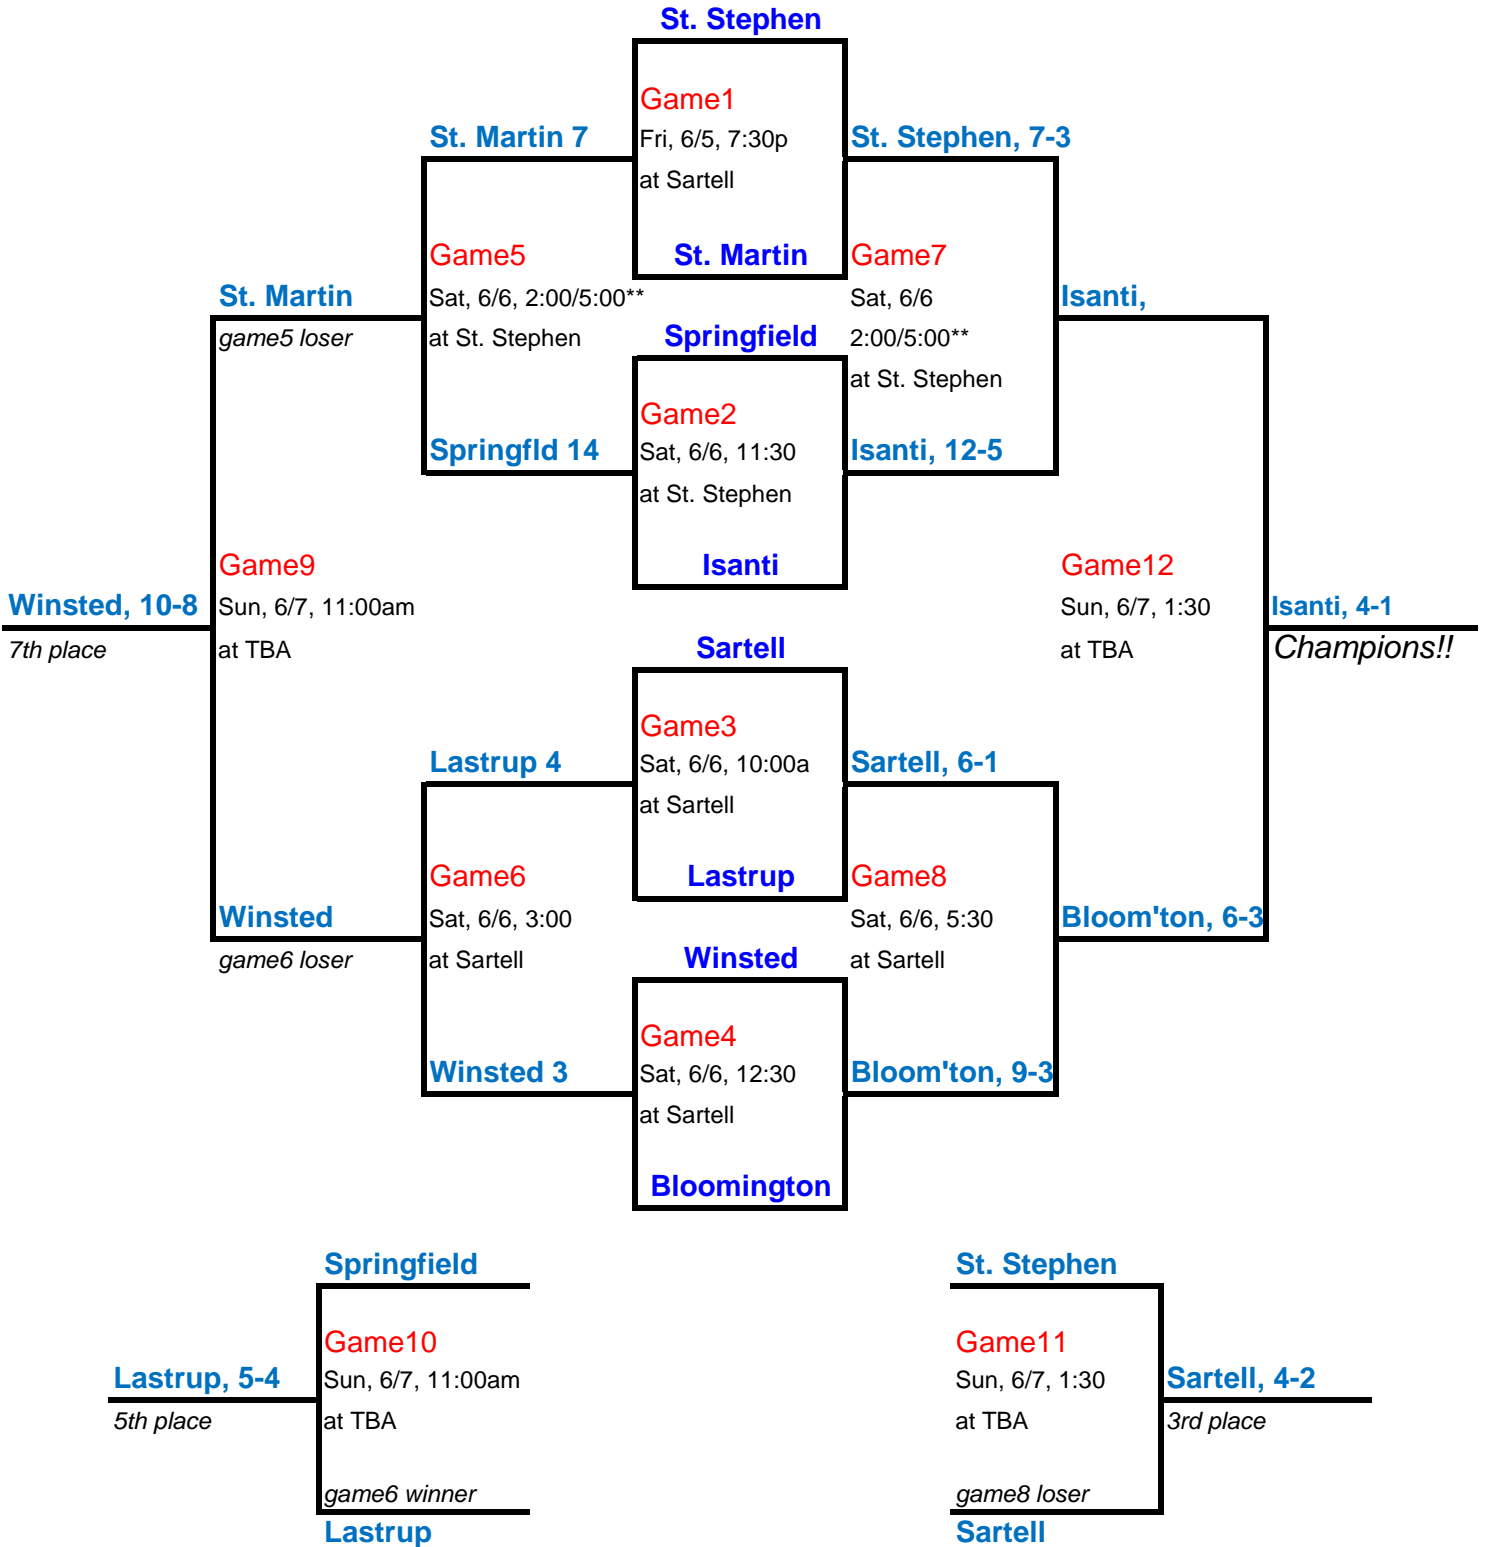

2009 Omann Insurance Invitational

June 5-7, 2009

hosted by the Sartell Muskies and the St. Stephen Steves

** St. Stephen will play Saturday at 2:00, in either game5 or game7. The other game will be at 5:00.

* Location of Sunday games will be assigned to insure the Muskies and Steves play on their home fields.